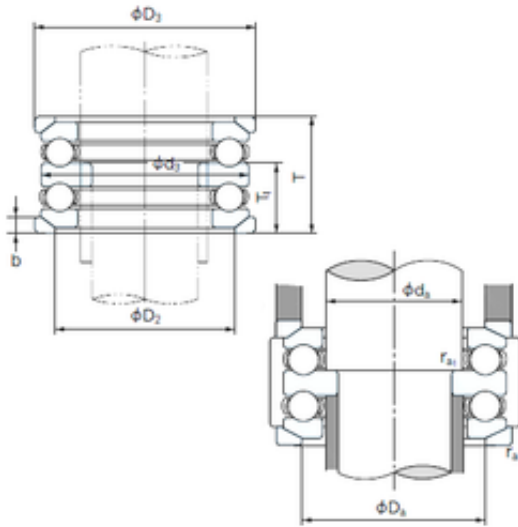

Huaxin Bearing Co., Ltd

54209U Bearing 2D drawings and 3D CAD models

NACHI 54209U thrust ball bearings

Bearing No. 54209U

Size	45x73x45 mm
Bore Diameter	45 mm
Outer Diameter	73 mm
Width	45 mm
d	45 mm
d2	35 mm
D	73 mm
T	45 mm
ra1 max.	0.6 mm
T1	27 mm
a	9 mm
b	7.5 mm
d3	73 mm
r min.	1 mm
r1 min.	0.6 mm
D1	47 mm
D2	60 mm
D3	78 mm
da min.	45 mm
Da max.	60 mm
ra max.	1 mm
Weight	0.796 Kg
Basic dynamic load rating (C)	47,5 kN
Basic static load rating (C0)	105 kN
(Grease) Lubrication Speed	2600 r/min