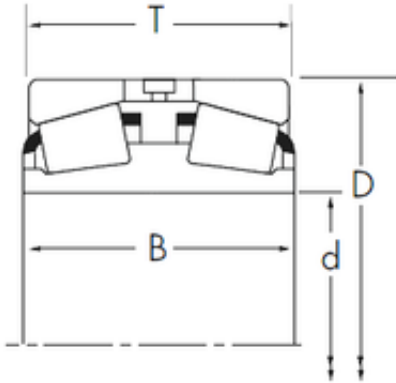

Huaxin Bearing Co., Ltd

74510D/74856 TIMKEN Double row double row bearings

Bearing No. 74510D/74856

Size	130.005x217.488x123.825 mm
Bore Diameter	130,005 mm
Outer Diameter	217,488 mm
Width	123,825 mm
d	130,005 mm
D	217,488 mm
T	123,825 mm
B	123,825 mm
R	1,5 mm
r	3,3 mm

74510D/74856 Bearing 2D drawings and 3D CAD models