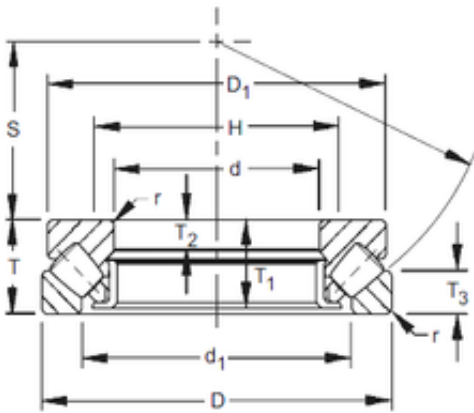

Huaxin Bearing Co., Ltd

29444 TIMKEN Double direction thrust bearings

Bearing No. 29444

29444 Bearing 2D drawings and 3D CAD models

Size	220x420x122 mm
Bore Diameter	220 mm
Outer Diameter	420 mm
Width	122 mm
d	220 mm
D	420 mm
T	122 mm
B	43 mm
C	59 mm
r max	5,1 mm
T1	117 mm
d1	307 mm
D1	400 mm
H	310 mm
S	133 mm