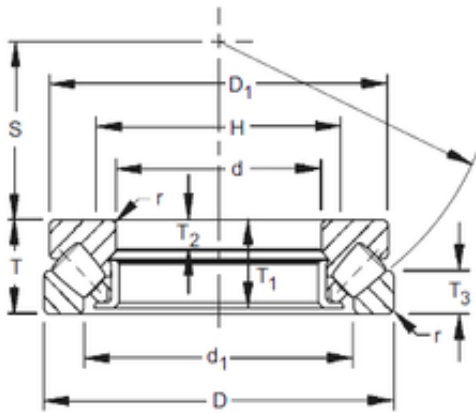

## 29488 TIMKEN Tapered Roller bearings double-row

Bearing No. 29488

Size	440x780x206 mm
Bore Diameter	440 mm
Outer Diameter	780 mm
Width	206 mm
d	440 mm
D	780 mm
T	206 mm
B	74 mm
C	99 mm
r max	7,1 mm
T1	199 mm
d1	588 mm
D1	745 mm
H	595 mm
S	257 mm

29488 Bearing 2D drawings and 3D CAD models