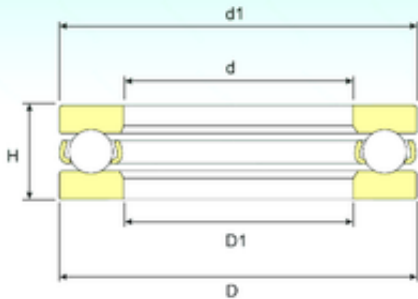

Huaxin Bearing Co., Ltd

ISB 51268 M thrust ball bearings

Bearing No. 51268 M

51268 M Bearing 2D drawings and 3D CAD models

Size	340x460x96 mm
Bore Diameter	340 mm
Outer Diameter	460 mm
Width	96 mm
d	340 mm
D	460 mm
H	96 mm
d1	455 mm
D1	345 mm
Weight	48,5 Kg
Basic dynamic load rating (C)	593 kN
Basic static load rating (C0)	3136 kN
(Grease) Lubrication Speed	574 r/min