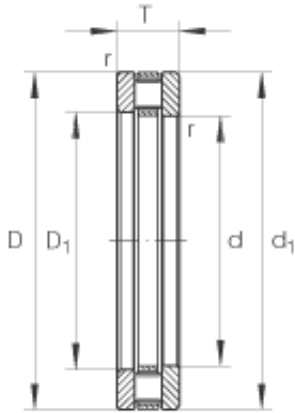

## INA 81113-TV thrust roller bearings

Bearing No. 81113-TV

Size	65x90x18 mm
Bore Diameter	65 mm
Outer Diameter	90 mm
Width	18 mm
d	65 mm
D	90 mm
T	18 mm
D <sub>1</sub>	67 mm
d <sub>1</sub>	90 mm
r <sub>min</sub>	1 mm
m	0,31 kg / Weight
C <sub>a</sub>	107000 N / Dynamic load rating (axial)
C <sub>0a</sub>	340000 N / Static load rating (axial)
C <sub>ua</sub>	34000 N / Fatigue limit load
n <sub>G</sub>	3700 1/min / Limiting speed
n <sub>B</sub>	1260 1/min / Reference speed
- K81113-TV / Allocated axial cylindrical roller and cage assembly	K81113TV / Allocated axial cylindrical roller and cage assembly
	GS81113 / Allocated housing locating washer
	WS81113 / Allocated shaft locating washer
Category	Ball Bearings
Inventory	0.0

81113-TV Bearing 2D drawings and 3D CAD models