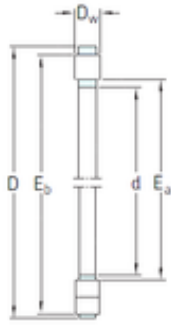

Huaxin Bearing Co., Ltd

SKF K81238M thrust roller bearings

Bearing No. K81238M

K811...K812..
K893...K894..

Size	190x270x205 mm
Bore Diameter	190 mm
Outer Diameter	270 mm
Width	205 mm
d	190 mm
D	270 mm
T	205 mm
Dw	26 mm

K81238M Bearing 2D drawings and 3D CAD models