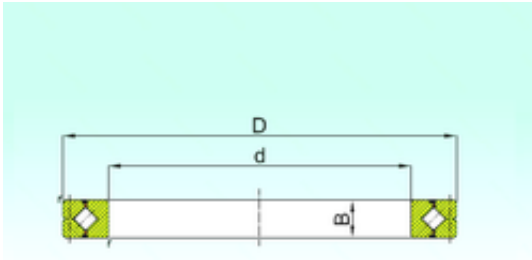

Huaxin Bearing Co., Ltd

CRB 70045 Bearing 2D drawings and 3D CAD models

700 mm x 815 mm x 45 mm ISB CRB 70045 thrust roller bearings

Bearing No. CRB 70045

Size	700x815x45 mm
Bore Diameter	700 mm
Outer Diameter	815 mm
Width	45 mm
d	700 mm
D	815 mm
B	45 mm
r min.	3 mm
dh	785 mm
ds	730 mm
Weight	46,5 Kg
Basic dynamic load rating (C)	313 kN